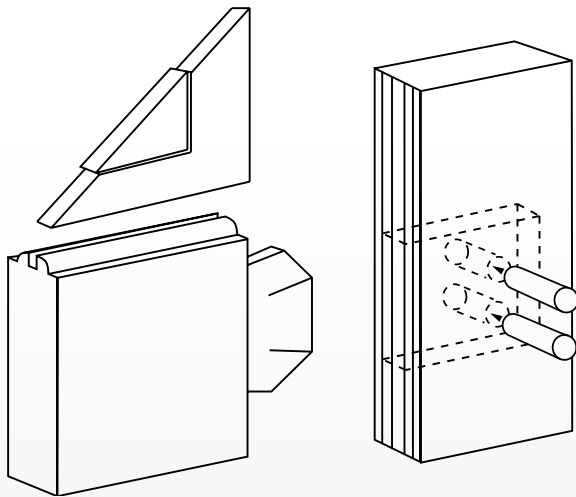

TECHNICAL SPECIFICATIONS

Thickness:

Red Wood Doors: abt. 35 mm, 40 mm, 44 mm

Pine Doors: abt. 35 mm, 40 mm

Flush Doors: abt. 35 mm, 40 mm, 44 mm

Bi-fold Doors: abt. 28 mm

Sizes:

Any size from 78" to 96" (Height) x 24" to 36" (Width)

Tenon, Mortice & Dowel

For Redwood doors