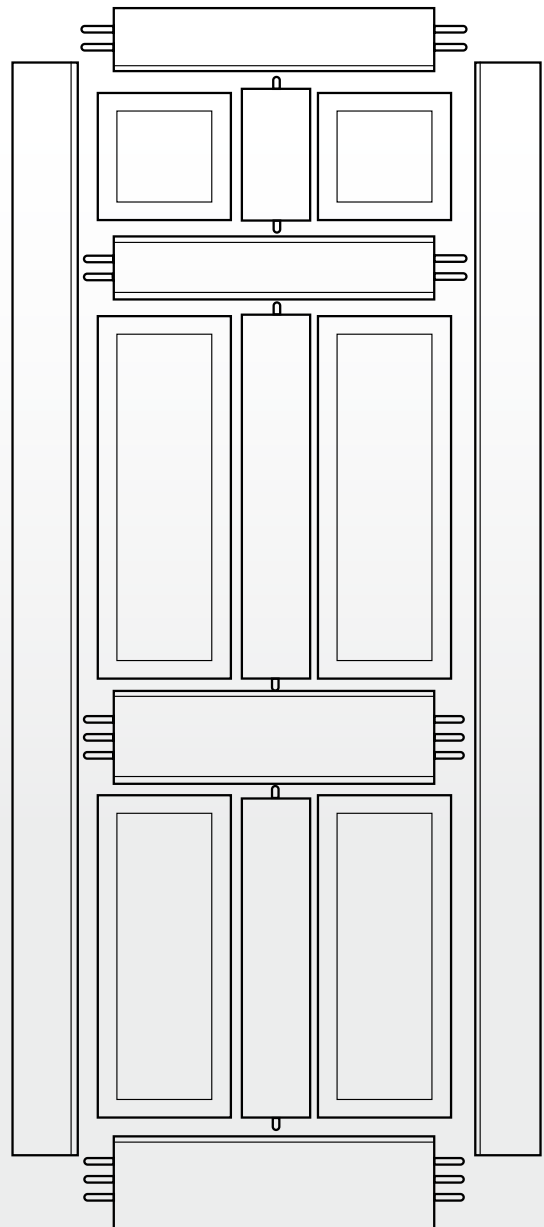

Dowelled construction

For Pine doors