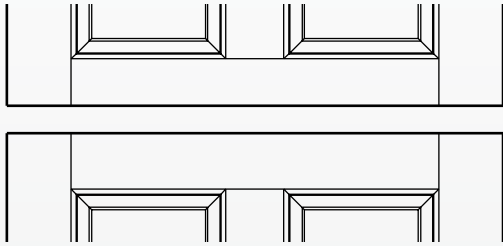

SD Stable Door