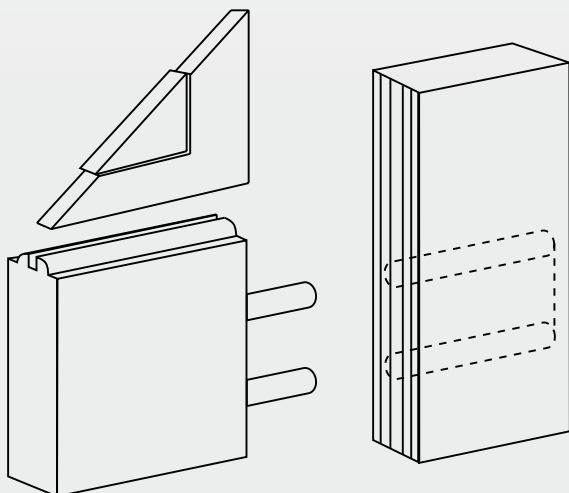

Dowelled construction

For Pine doors